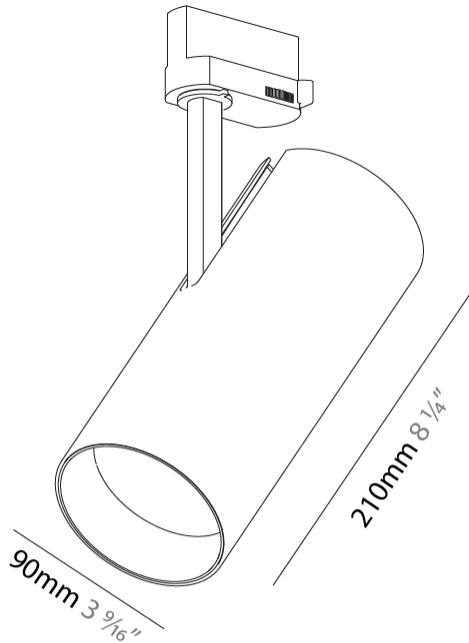

GENERAL

Series: Imagine
Subseries: Imagine 90
Brand: Prolicht
Division: Architectural
Mounting Type: Track
Mounting Location: Ceiling

PHYSICAL

Shape: Cylinder
Diameter (mm): 90
Diameter (in): 3 ⁹/₁₆
Height (mm): 210
Height (in): 8 ¹/₄
Max. Overall Height (mm): 230
Max. Overall Height (in): 9 ¹/₁₆
Light Distribution: Adjustable / Direct
Weight (kg): 0.886
Weight (lbs): 1.95

Fixture Finish: SSR / BKV / CWI / CRY / HAB / LAG / UFT / ITA / RUA / RUR / MIC / FTG / MYG / TWT / LOD / PUS / FRO / FUP / KIA / POP / BLS / SPG / MEY / GOH / GUM / CHC / COM / ABZ / JAG / OBR / MOS / ROR

Fixture Material: Aluminum Die Cast

ELECTRICAL

Lamp Type: LED (Zhaga Standard)
Input Wattage (W): 28
Total Output Wattage (W): 26
Dimming: Tri-Mode (Non-Dimming and Phase Dimming (120Vac only) and 0-10V Dimming)
Driver Included: Yes
Driver Location: Integrated
Driver Type: Constant Current - Universal
Driver Class: Class 2
Input Voltage (V): 120 - 277
Constant Current (MA): 700

LED

Number of LEDs: 1
Color Temperature (°K): 2700 / 3000 / 3500 / 4000
Max. Delivered Lumen (lm): 1917 / 1995 / 2114 / 2157
Nominal Lumen (lm): 2909 / 3028 / 3208 / 3273
CRI: >90 CRI
Lamp Life (hrs): 50000

OPTICAL

Reflector: 6 / 14 / 32

RATINGS AND CERTIFICATIONS

Certified By: Certified for North American Standards
IP rating: IP20

90°

350°