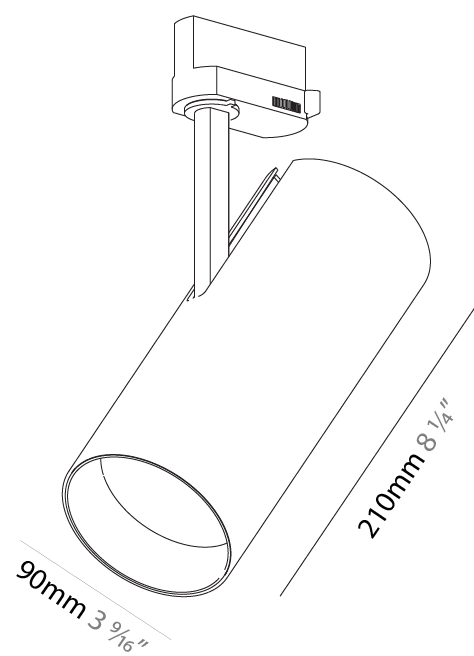

GENERAL

Series: Imagine
Subseries: Imagine 90
Brand: Prolicht
Division: Architectural
Mounting Type: Track
Mounting Location: Ceiling

PHYSICAL

Shape: Cylinder
Diameter (mm): 90
Diameter (in): 3 9/16
Height (mm): 210
Height (in): 8 1/4
Max. Overall Height (mm): 230
Max. Overall Height (in): 9 1/16
Light Distribution: Adjustable / Direct
Weight (kg): 0.903
Weight (lbs): 1.99
Fixture Finish: SSR / BKV / CWI / CRY / HAB / LAG / UFT / ITA / RUA / RUR / MIC / FTG / MYG / TWT / LOD / PUS / FRO / FUP / KIA / POP / BLS / SPG / MEY / GOH / GUM / CHC / COM / ABZ / JAG / OBR / MOS / ROR
Fixture Material: Aluminum Die Cast

ELECTRICAL

Lamp Type: LED (Zhaga Standard)
Input Wattage (W): 14
Total Output Wattage (W): 12.1
Dimming: Tri-Mode (Non-Dimming and Phase Dimming (120Vac only) and 0-10V Dimming)
Driver Included: Yes
Driver Location: Integrated
Driver Type: Constant Current - Universal
Driver Class: Class 2
Input Voltage (V): 120 - 277
Constant Current (MA): 350

LED

Number of LEDs: 1
Color Temperature (°K): 2700 / 3000 / 3500 / 4000
Max. Delivered Lumen (lm): 846 / 911 / 948 / 967
Nominal Lumen (lm): 1246 / 1342 / 1396 / 1424
CRI: >90 CRI
Lamp Life (hrs): 50000

OPTICAL

Reflector°: 6
Optic°: Lens Pack - No Lens / Linear Spread Lens / Honeycomb / Spread Lens
Adjustability: Rotational 350°; Tilt 90°

RATINGS AND CERTIFICATIONS

Certified By: Certified for North American Standards
IP rating: IP20