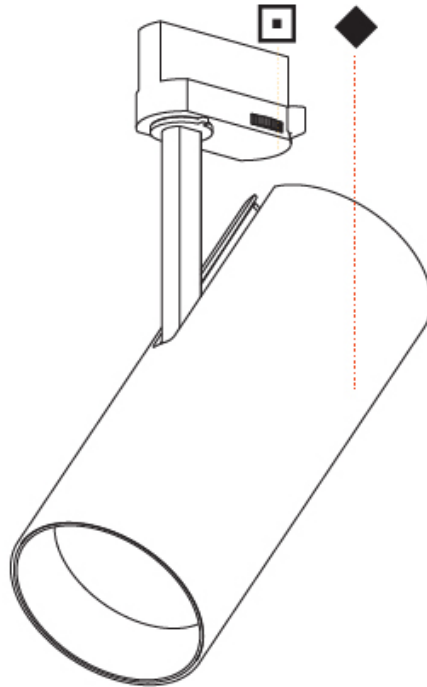

IMAGINE 90 TRACK

A3T048-

PROJECT

TYPE

SPECIFIER

QUANTITY

DATE

A